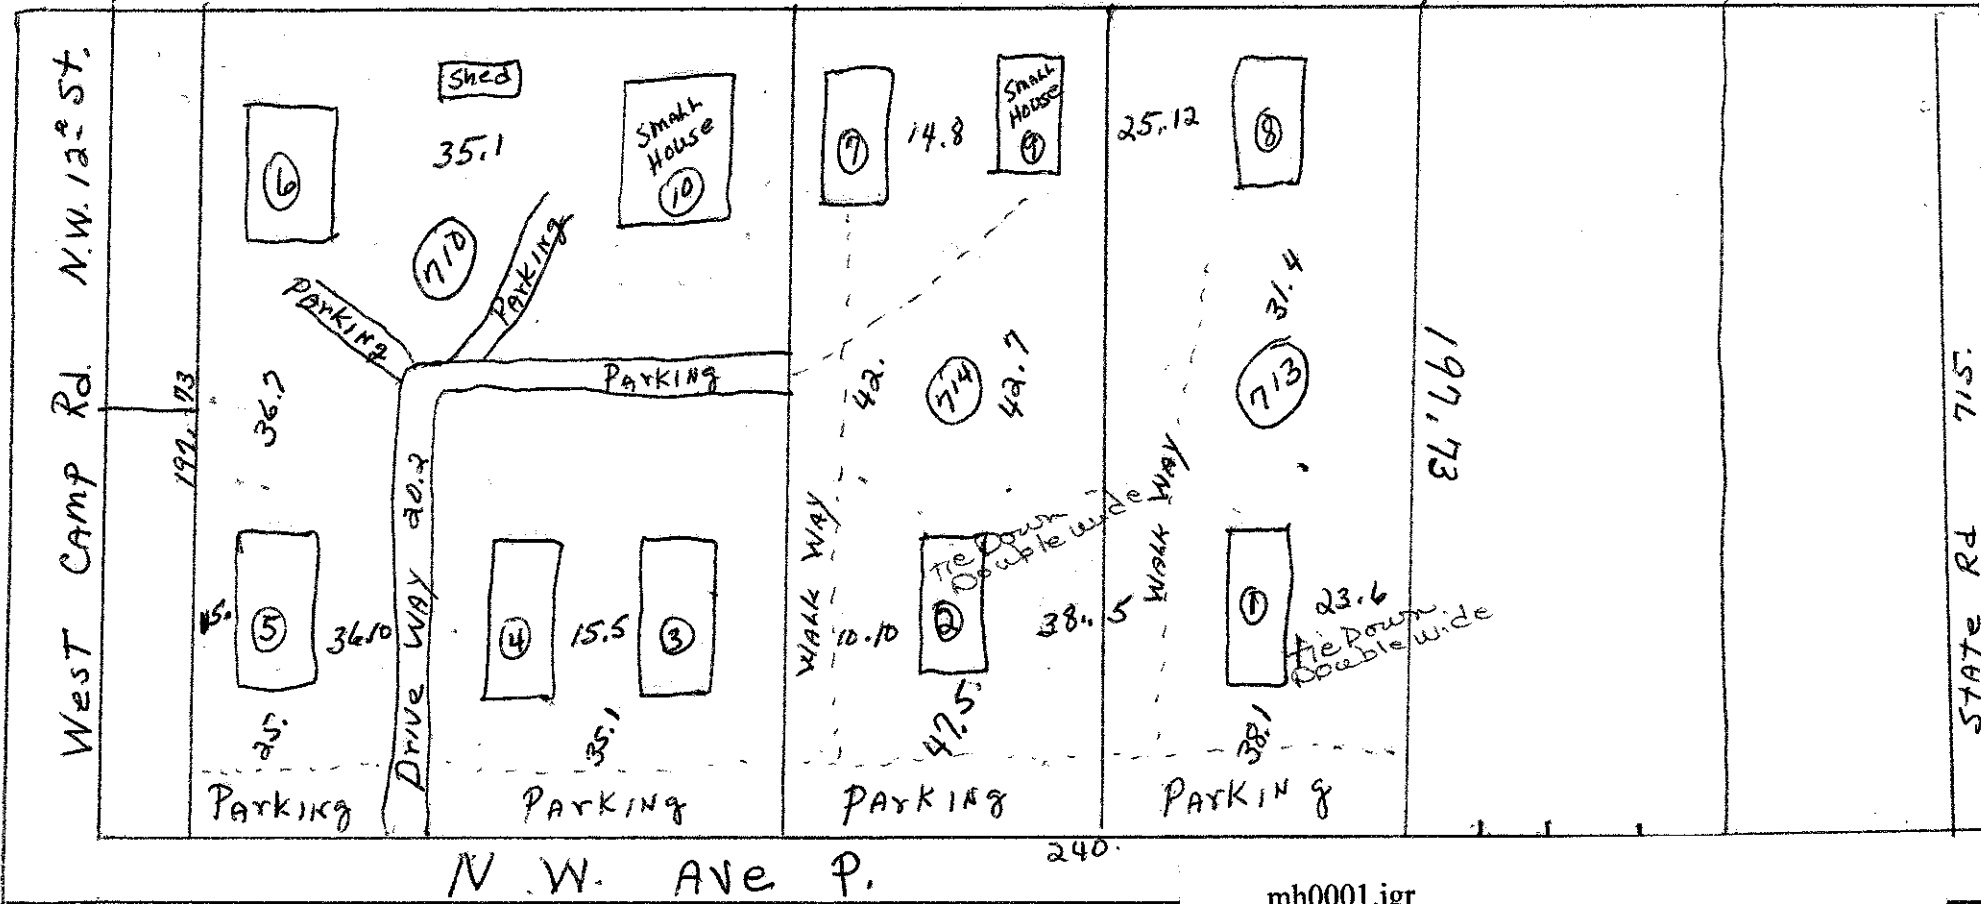

Joe + Genell Brewer  
 1348 N.W. Ave P.  
 Belle Glade Fla. 33430

1-23-84  
 off P.P. & B.B. & J.C. To whom it may concern  
 These trailers cannot be replaced, as  
 they are grandfathered in before the  
 code of 1957.  
 1332 N.W. Ave. P. has 4 trailers, one house  
 1340 N.W. Ave. P. has 2 trailers (1 double wide) and small house  
 1348 N.W. Ave. P. has 2 trailers (1 double wide)

Genell Brewer

M Geneva Brewer 1-23-84

B666-297-28-650

240

mh0001.igr  
 BREWER MHP BELLE GLADE